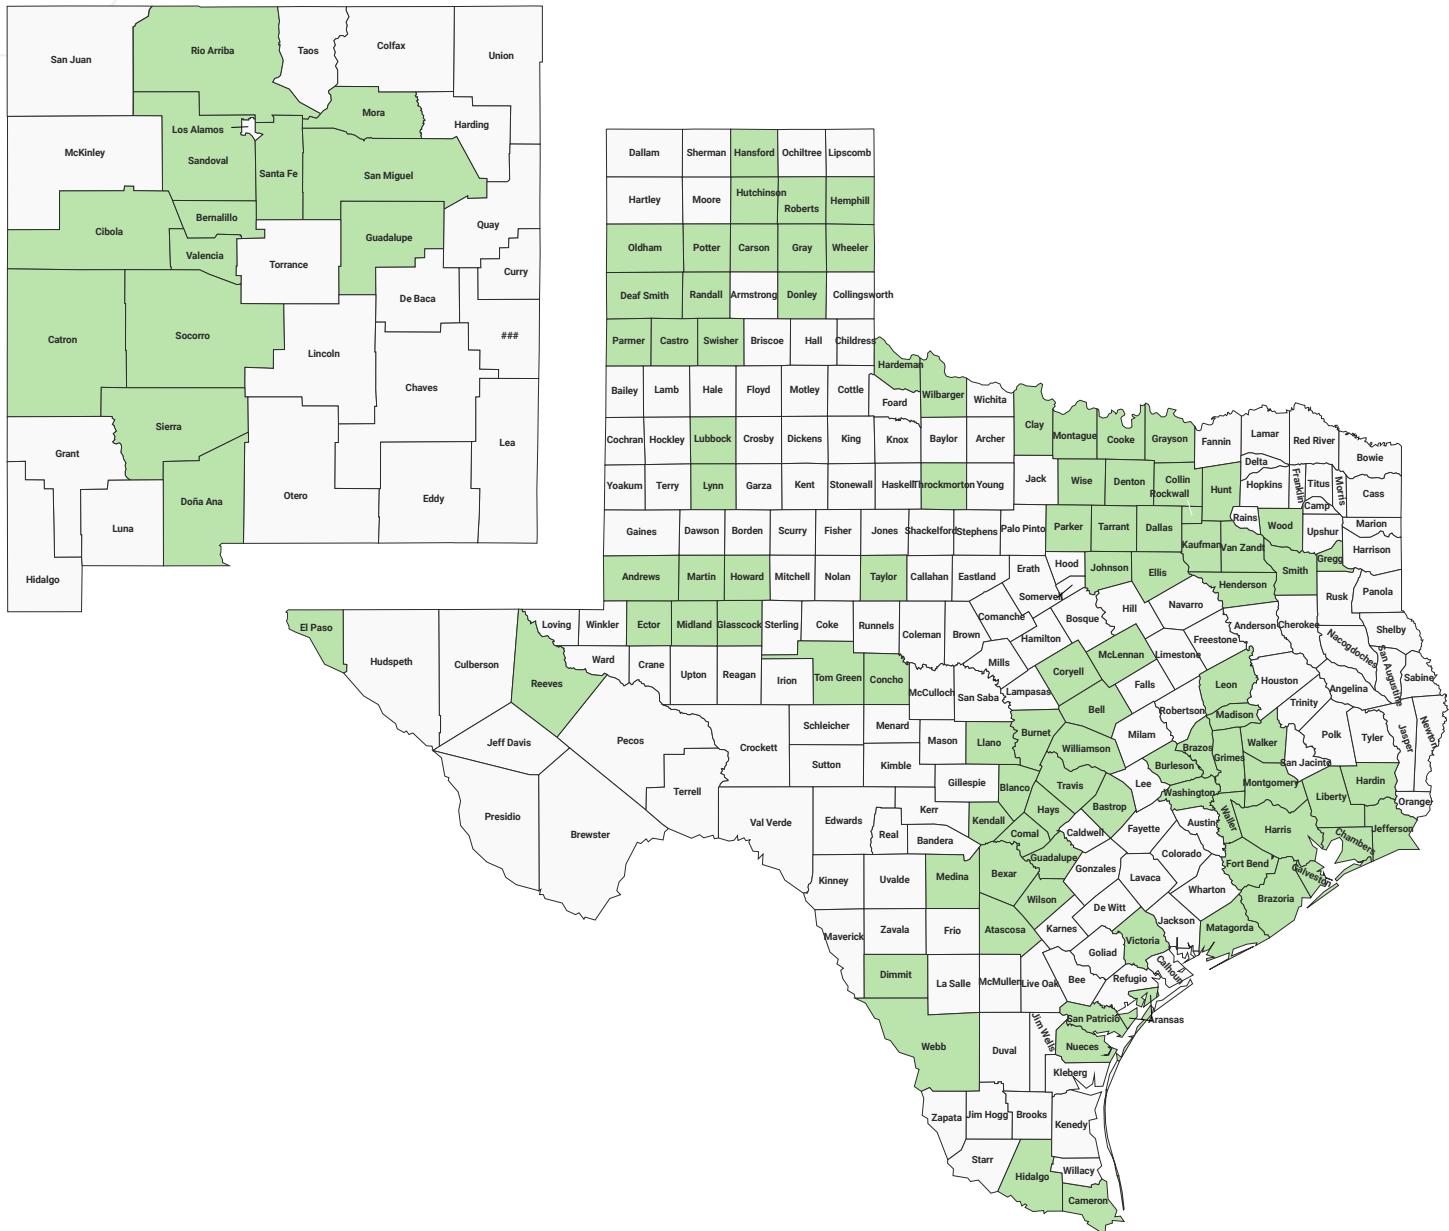

Map of Texas and New Mexico Counties

Integrity Title, now part of Enverus, is the staple of the title industry in Texas and New Mexico. Offering the most comprehensive title research solutions through title plant access, title examination and title research services, ensuring faster, more accurate business results.

List of Texas Counties

COUNTY (IES)		COUNTY (IES)		COUNTY (IES)		COUNTY (IES)	
1	Andrews	25	Dimmit	49	Jefferson	73	Roberts
2	Aransas	26	Donley	50	Johnson	74	Rockwall
3	Atascosa	27	Ector	51	Kaufman	75	San Patricio
4	Bastrop	28	Ellis	52	Kendall	76	Smith
5	Bell	29	El Paso	53	Llano	77	Swisher
6	Bexar	30	Fort Bend	54	Leon	78	Tarrant
7	Blanco	31	Galveston	55	Liberty	79	Taylor
8	Brazoria	32	Glasscock	56	Lubbock	80	Throckmorton
9	Brazos	33	Gray	57	Lynn	81	Tome Green
10	Burleson	34	Grayson	58	Madison	82	Travis
11	Burnet	35	Gregg	59	Martin	83	Van Zandt
12	Cameron	36	Grimes	60	Matagorda	84	Victoria
13	Carson	37	Guadalupe	61	McLennan	85	Wallace
14	Castro	38	Hansford	62	Medina	86	Walker
15	Chambers	39	Hardin	63	Midland	87	Washington
16	Clay	40	Hardeman	64	Montague	88	Webb
17	Collin	41	Harris	65	Montgomery	89	Wheeler
18	Comal	42	Hays	66	Nueces	90	Wilbarger
19	Concho	43	Hemphill	67	Oldham	91	Williamson
20	Cooke	44	Henderson	68	Parker	92	Wilson* (restricted)
21	Coryell	45	Hidalgo	69	Parmer	93	Wise
22	Dallas	46	Howard	70	Potter	94	Wood
23	Deaf Smith	47	Hunt	71	Randall		
24	Denton	48	Hutchinson	72	Reeves		

List of New Mexico Counties

COUNTY (IES)		COUNTY (IES)		COUNTY (IES)	
1	Bernalillo	6	Guadalupe	11	Sandoval
2	Catron	7	Lea	12	Santa Fe
3	Cibola	8	Mora	13	Sierra
4	Dona Ana	9	Rio Arriba	14	Socorro
5	Eddy	10	San Miguel	15	Valencia